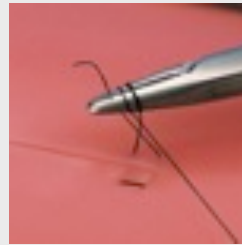

Suture models

Ref. GP-501 Suturing platform
Soft tissue with connective tissue simulation 10 X 20 cm

Ref. GP-501-2 Suturing platform
Soft tissue with connective tissue simulation
210 X 297 mm

Ref. GP-501-4 Suture sheets
5 units pack

Ref. GP-501-3 Suturing platform

Ref. GP-501-4 Suturing platform