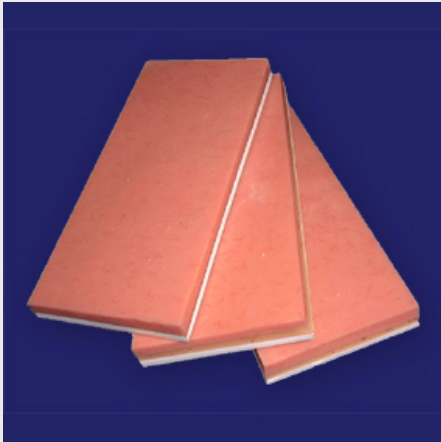

Suture models

Ref. GP-501 Suturing platform
Soft tissue with connective tissue simulation 10 X 20 cm

Ref. GP-501-2 Suturing platform
Soft tissue with connective tissue simulation
210 X 297 mm

Ref. GP-501-4 Suture sheets
5 units pack