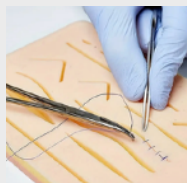

Suture models

Ref. GP-501 Suturing platform
Soft tissue with connective tissue simulation 10 X 20 cm

Ref. GP-501-2 Suturing platform
Soft tissue with connective tissue simulation
210 X 297 mm

Ref. GP-501-4 Suture sheets
5 units pack